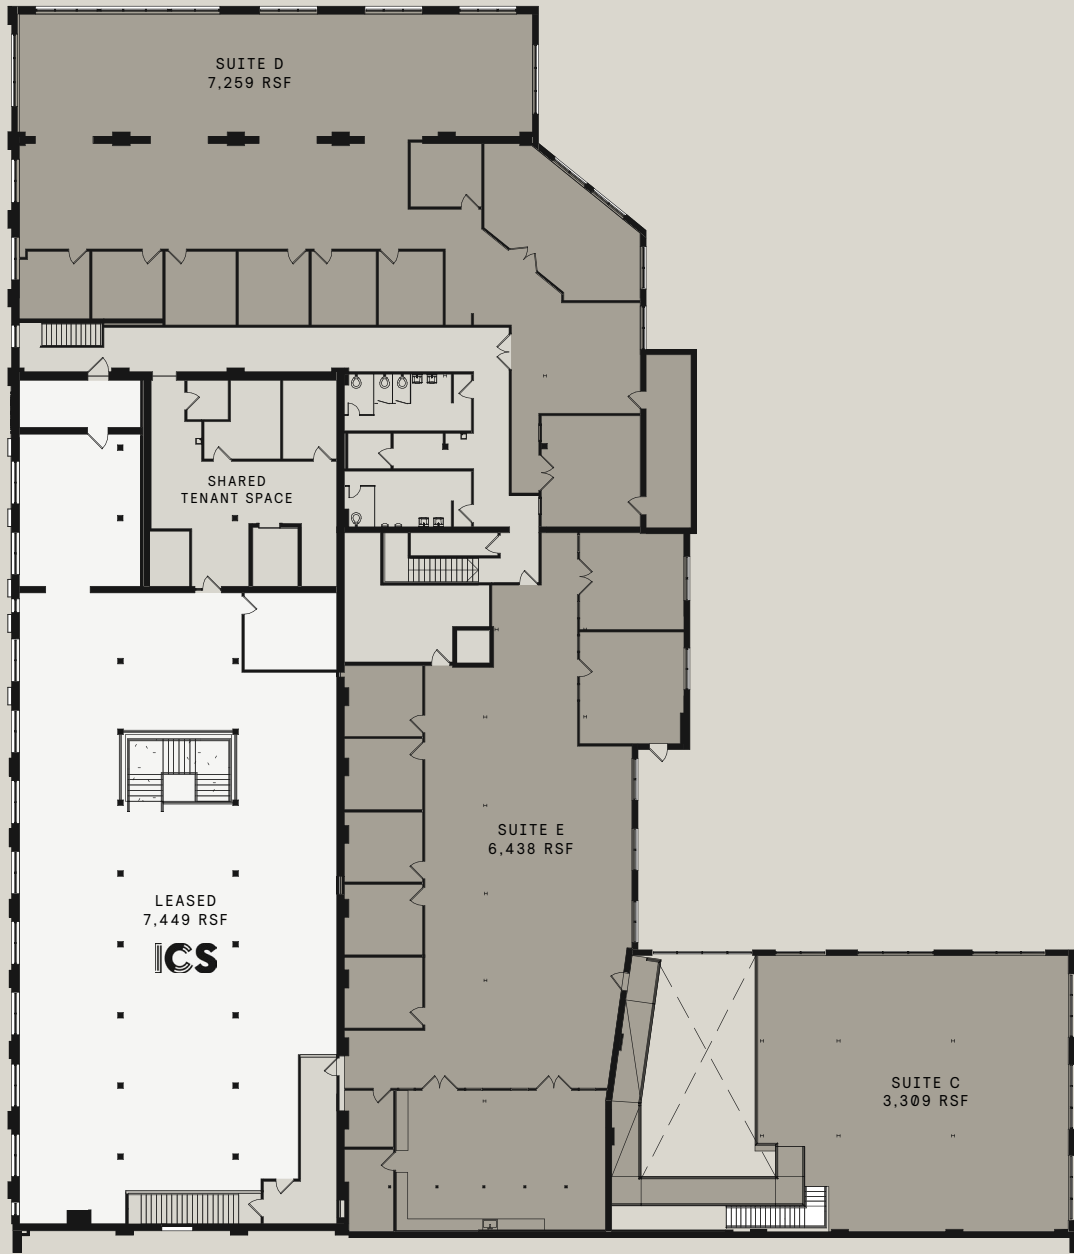

FLOOR

1

- SUITE A - 7,849 SF
- 
- SUITE B - 3,074 SF
- 
- SUITE C - 7,670 SF
- 
- SUITE D - 7,259 SF
- 
- SUITE E - 6,438 SF
- 

- One-of-a-kind Creative Campus
- Newly Renovated
- Central, Vibrant Creative Neighborhood
- Bauhaus Brewlabs & Dogwood Coffee On-site

FLOOR

2

SUITE A - 7,849 SF

SUITE B - 3,074 SF

SUITE C - 7,670 SF

SUITE D - 7,259 SF

SUITE E - 6,438 SF

- One-of-a-kind Creative Campus
- Newly Renovated
- Central, Vibrant Creative Neighborhood
- Bauhaus Brewlabs & Dogwood Coffee On-site