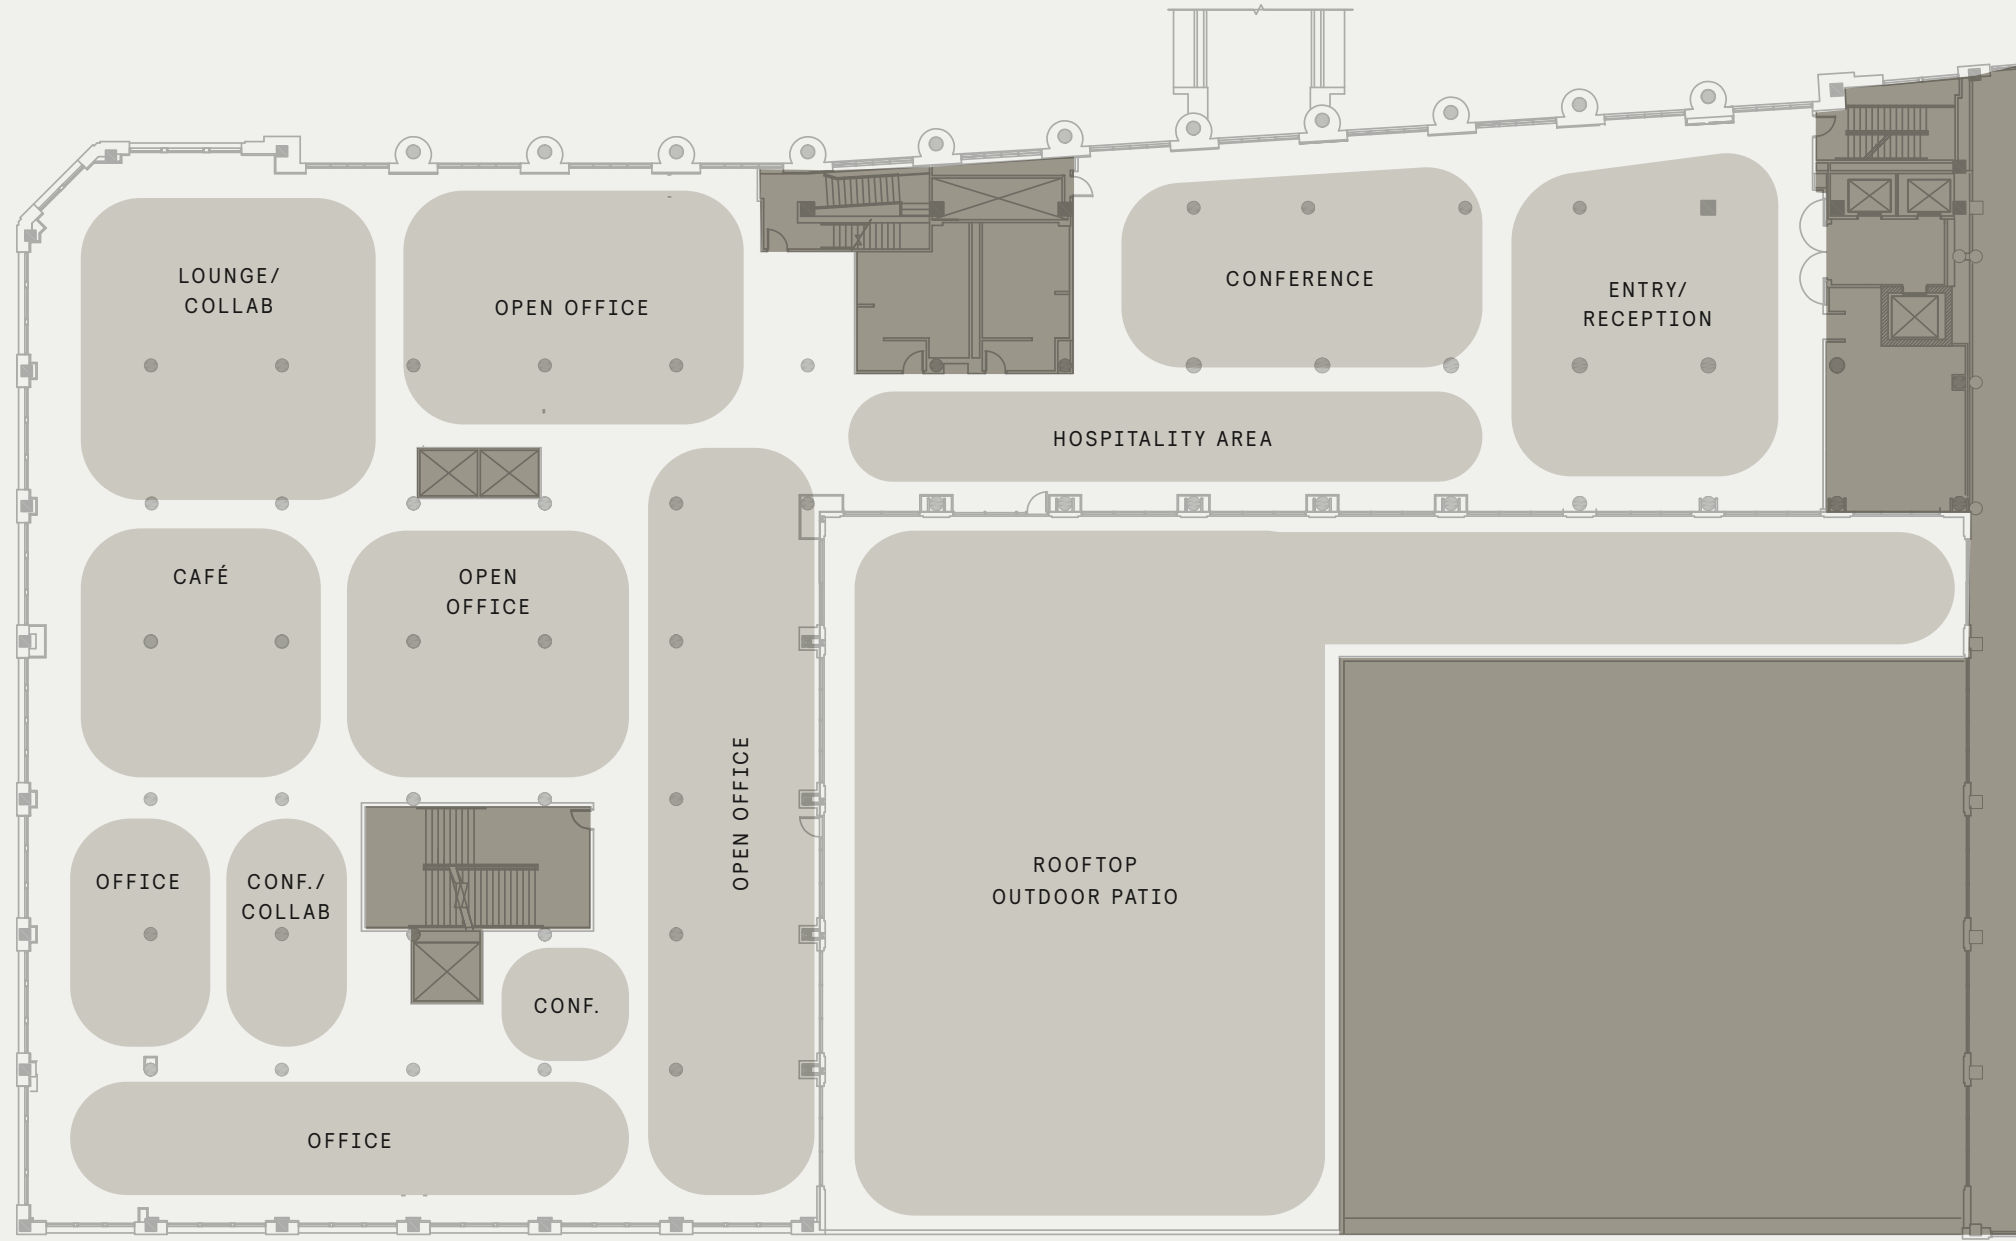

BUILDING SIZE:	240,000 SF
AVAILABLE SPACW:	SUITE 300 29,100 SF [3RD FLOOR] + ROOFTOP DECK
DEDICATED PARKING:	UP TO 8/1,000 +
STORIES:	8
RATE:	\$13.50 - \$14.50/SF NNN
EST. OPEX:	\$8.90/SF

- Available for the first time in nearly 20 years, this full-floor suite awaits renovation to suit a new tenant's requirement; the existing space includes high ceilings and panoramic views of Milwaukee—from Lake Michigan to the Fiserv Forum
- Unrivalled building signage opportunity
- Exclusive rooftop deck amenity
- Premier riverfront location with private boat dock
- Access to tenant amenities at The Avenue, including conferencing center, fitness center, bike room, locker rooms with showers and Food Hall
- Skywalk connectivity in the center of the CBD

# Sample Plan Diagram

29,100 SF

FLOOR