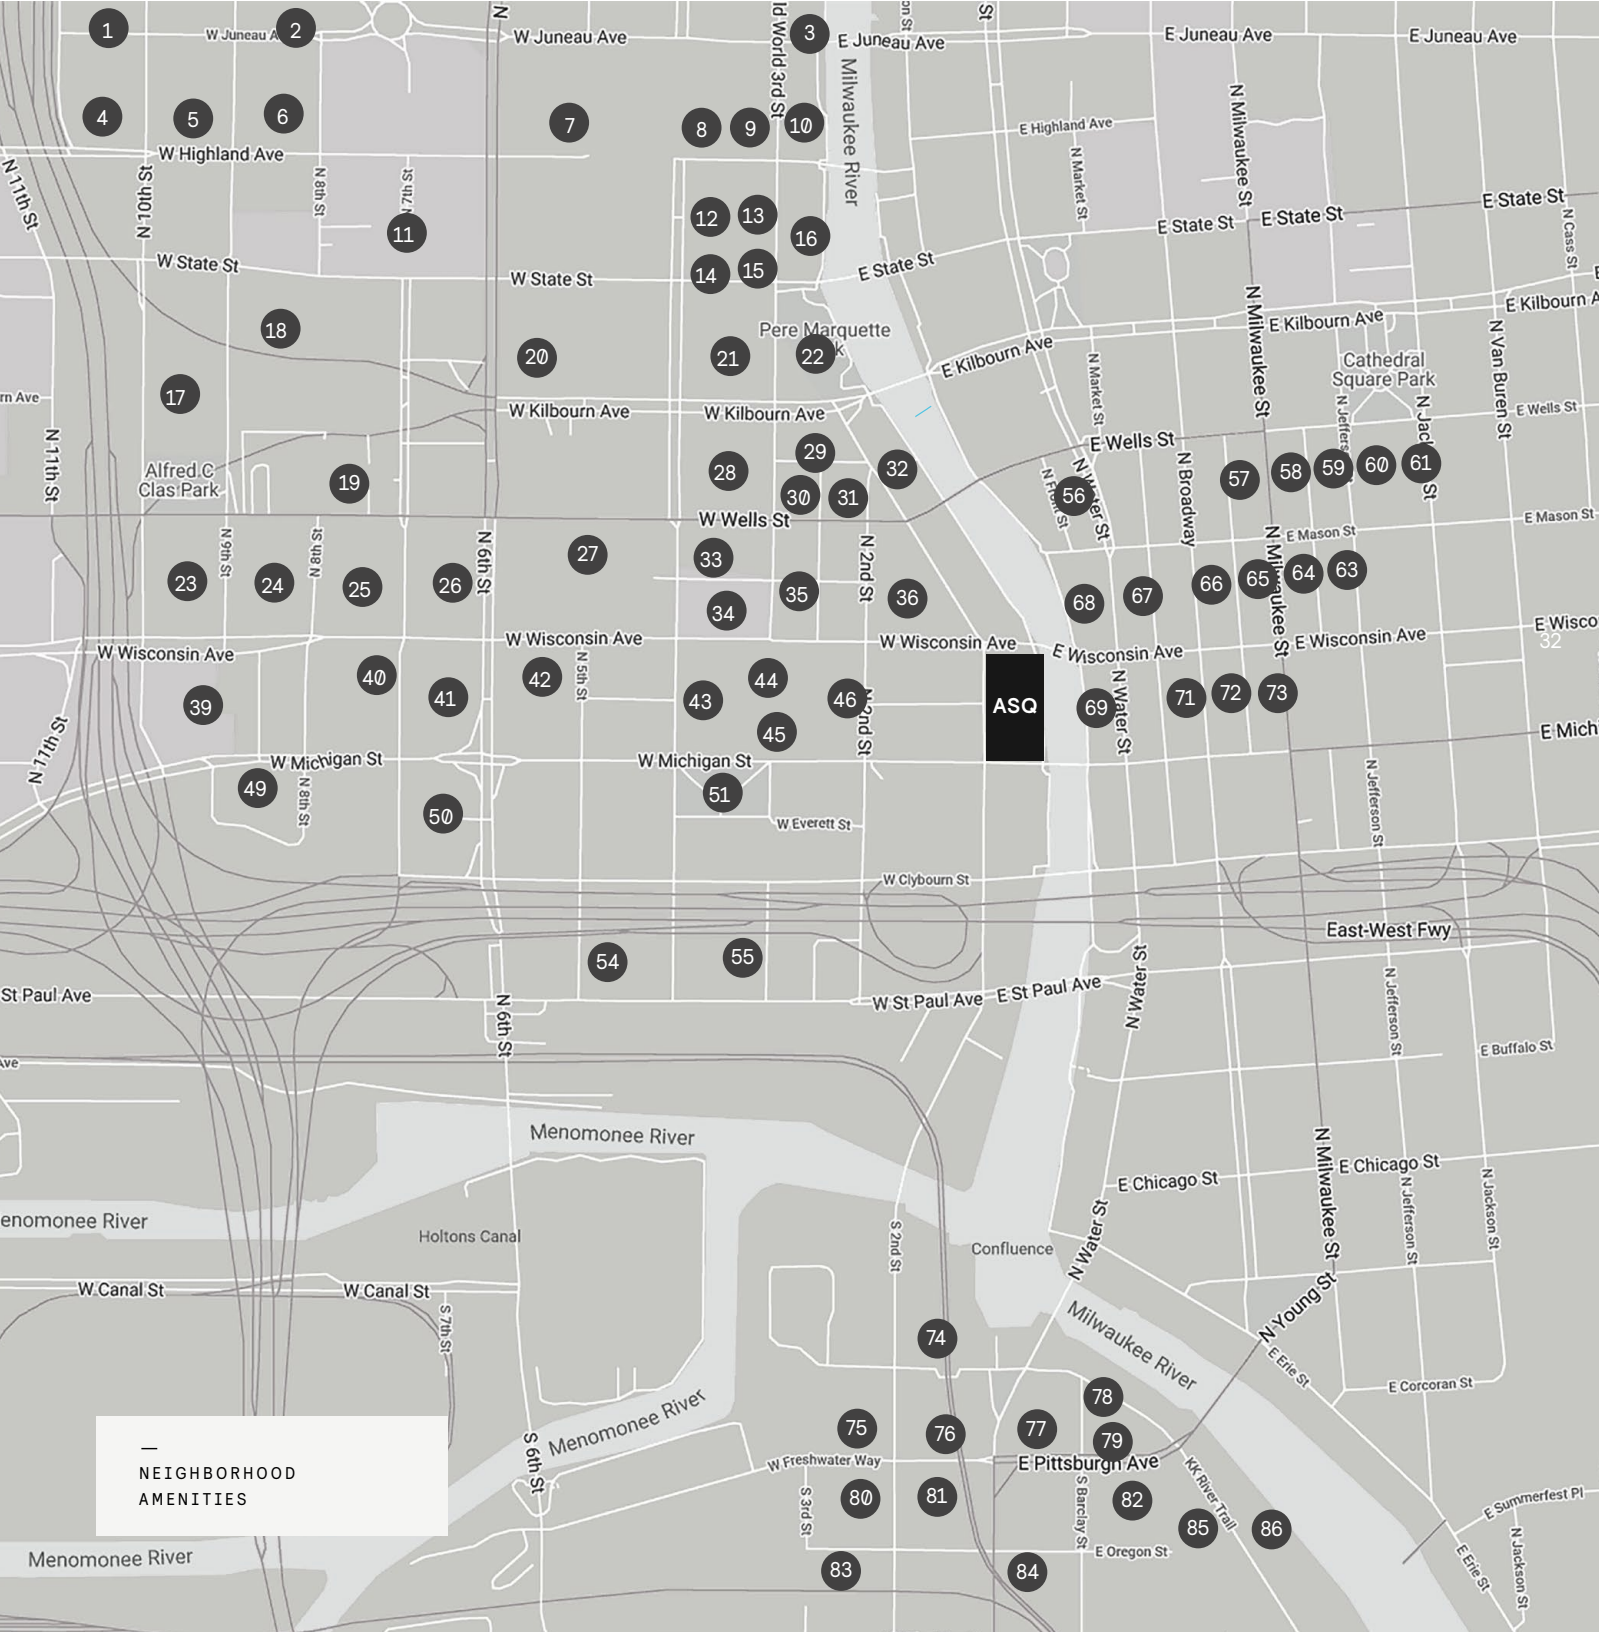

ARTS & EVENTS

- 5 Best Place at Historic Pabst Brewery
- 7 Fiserv Forum
- 39 In Tandem Theatre
- 20 Milwaukee Admirals
- 19 Milwaukee Public Museum
- 20 Milwaukee Wave Pro Soccer
- 9 The Beer Garden
- 38 The Riverside Theater
- 13 Tower Gallery
- 27 Wisconsin Center
- 85 Next Act Theatre

HOTELS & LODGING

- 3 Aloft Milwaukee Downtown
- 1 Brewhouse Inn & Suites
- 53 Cambria Hotel Milwaukee
- 50 City Center Hotel Milwaukee
- 45 Courtyard
- 41 Doubletree
- 30 Fairfield Inn
- 36 Hampton Inn
- 42 Hilton Milwaukee City Center
- 2 Hyatt Place Milwaukee/Downtown
- 28 Hyatt Regency Milwaukee
- 48 Residence Inn
- 33 SpringHill Suites
- 67 Drury Plaza Hotel Milwaukee
- 71 Hilton Garden Inn Milwaukee
- 73 Milwaukee Marriot

NEIGHBORHOOD SERVICES

- 37 American Malting Barley Associates
- 48 American Society for Quality (ASQ)
- 26 Grand Avenue Market
- 18 Justice Point
- 52 Literary Services of Wisconsin
- 11 MATC
- 44 Menomonee Valley Partners Inc
- 32 Milwaukee Aids Housing Corp
- 22 Milwaukee County Historical Society
- 1 Milwaukee Film
- 24 Milwaukee Public Library Central Library
- 26 Parents Plus Inc
- 49 Safe & Sound
- 34 Score Mentors of SE Wisconsin
- 38 SecureFutures
- 44 United Performing Arts Fund
- 44 Walgreens
- 41 Westtown Associates Inc
- 41 Wisconsin Policy Forum
- 51 Zeidler Park/Westtown Farmer's Market

FASHION & ACCESSORIES

- 7 Bucks Pro Shop
- 37 David Liska Custom Jewelry
- 35 Pak's Jewelers
- 46 Rainbow
- 47 TJ Maxx
- 72 Power's Jewelry
- 77 East Town Women's Resale Shop

DINING & NIGHTLIFE

DINING & NIGHTLIFE

- 56 Rodizio Grill Milwaukee
- 57 Urban Milwaukee - The Store
- 58 Ouzo Café
- 59 Taylor's
- 60 Smax Box
- 61 Artisan Ramen
- 63 Blu
- 64 Uncommon Items
- 65 Zarletti
- 69 Grassroots Salad Company
- 74 Screaming Tuna
- 75 Purple Door Ice Cream
- 76 Full of Beans Cafe
- 78 Rustic Retreats
- 79 Stone Creek Coffee
- 81 Black Sheep Restaurant
- 84 O'Lydia's

FITNESS & HEALTHCARE

- 42 9Round
- 32 ARCW Pharmacy
- 12 Ascent Fitness
- 31 Audiophone Hearing Aid Center
- 30 Quality Optical
- 12 Turner Hall Climbing Gym
- 32 Walgreens Community Pharmacy
- 34 Weight Watchers
- 31 Wisconsin Hearing Aid Center
- 47 YMCA of Metro Milwaukee
- 68 Golds Gym

SALONS & BARBERS

- 39 Bob's Barber Shop
- 42 Hair Hilton
- 31 iLashout Beauty Co LLC
- 30 Perfection by Je'lamar
- 35 Razor Sharp Barber Shop
- 47 Shear Perfection
- 31 Victory Hairline Solutions
- 31 Water Street Massage & Spa
- 82 Purcell's Hair Studio
- 83 Tailored Salon

SPECIALTY SHOPPING

- 26 Avenue Liquor Store
- 32 Davinci Media
- 41 Duncan Solutions Inc
- 41 Lifecal LLC
- 55 Milwaukee Mattress & Furniture
- 13 Spice House
- 30 Tourist Convenience
- 38 Uhle Tobacco Company
- 16 Usinger's Famous Sausage
- 25 Westtown Market Liquor
- 16 Wisconsin Cheese Mart
- 66 FedEx
- 86 Milwaukee Kayak Co