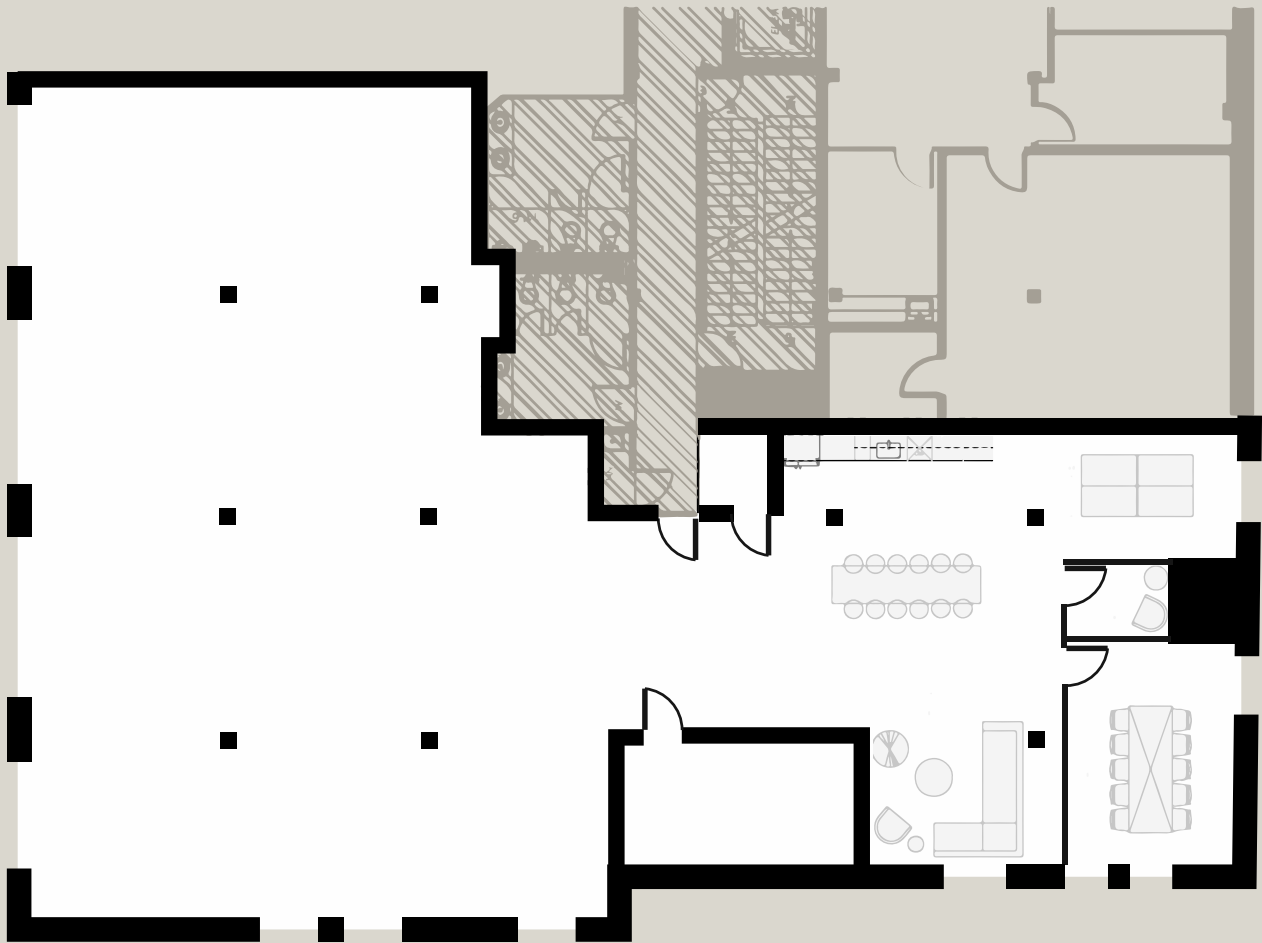

FLOOR

2

SUITE A

3,254 SF

- Creative Office - Open Concept
- Exposed Brick & Timber
- Hardwood Floors
- Glass Offices
- Herman Miller Workstations
- Blu Dot Ancillary Furniture
- New Lobby & Restrooms

901

WEST JACKSON

R2 COMPANIES

R2.ME

FLOOR

2

SUITE B

5,092 SF

- Creative Office - Open Concept
- Exposed Brick & Timber
- Hardwood Floors
- Glass Offices
- Herman Miller Workstations
- Blu Dot Ancillary Furniture
- New Lobby & Restrooms